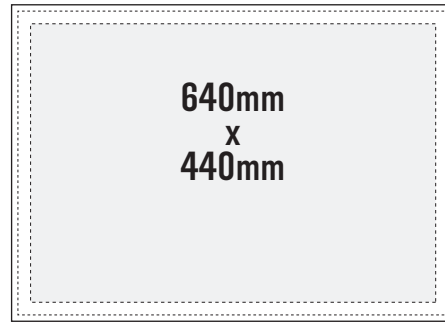

STANDARD PRINT SIZE

LARGE PRINT

OVERSIZE PRINT

JUMBO PRINT SIZE

TOTE BAG PRINT SIZE (AS COLOUR CARRIE TOTE)

STANDARD TEA TOWEL PRINT SIZE

BEACH TOWEL PRINT SIZE

VINYL CUT HEAT PRESS TRANSFERS

SMALL

MEDIUM

LARGE

FOIL & FLOCK TRANSFERS

STANDARD SIZE

FOR MORE DETAILS ON PRINT SIZES
AVAILABLE, PLEASE CLICK BELOW.

<http://www.superspecial.com.au/faqs#faq-11>