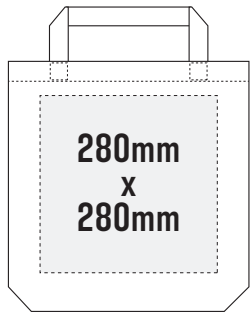

STANDARD PRINT SIZE

LARGE PRINT

OVERSIZE PRINT

JUMBO PRINT SIZE

TOTE BAG PRINT SIZE (AS COLOUR CARRIE TOTE)

STANDARD TEA TOWEL PRINT SIZE

BEACH TOWEL PRINT SIZE

VINYL CUT HEAT PRESS TRANSFERS

SMALL

MEDIUM

LARGE

FOIL & FLOCK TRANSFERS

STANDARD SIZE

FOR MORE DETAILS ON PRINT SIZES
AVAILABLE, PLEASE CLICK BELOW.

<http://www.superspecial.com.au/faqs#faq-11>