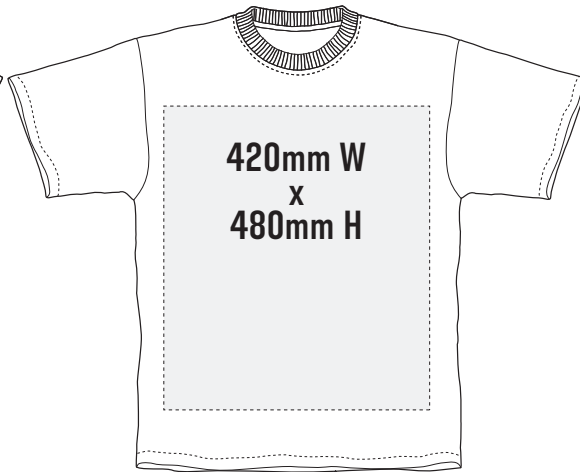

STANDARD PRINT SIZE

LARGE PRINT

OVERSIZE PRINT

JUMBO PRINT SIZE

TOTE BAG PRINT SIZE (AS COLOUR CARRIE TOTE)

STANDARD TEA TOWEL PRINT SIZE

BEACH TOWEL PRINT SIZE

VINYL CUT HEAT PRESS TRANSFERS

SMALL

MEDIUM

LARGE

FOIL & FLOCK TRANSFERS

STANDARD SIZE

FOR MORE DETAILS ON PRINT SIZES
AVAILABLE, PLEASE CLICK BELOW.

<http://www.superspecial.com.au/faqs#faq-11>