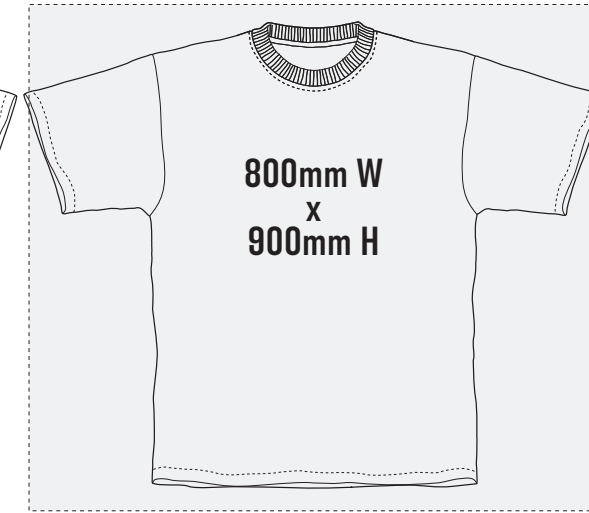

STANDARD PRINT SIZE

LARGE PRINT

OVERSIZE PRINT

JUMBO PRINT SIZE

TOTE BAG PRINT SIZE (AS COLOUR CARRIE TOTE)

STANDARD TEA TOWEL PRINT SIZE

BEACH TOWEL PRINT SIZE

VINYL CUT HEAT PRESS TRANSFERS

SMALL

MEDIUM

LARGE

FOIL & FLOCK TRANSFERS

STANDARD SIZE

FOR MORE DETAILS ON PRINT SIZES
AVAILABLE, PLEASE CLICK BELOW.

<http://www.superspecial.com.au/faqs#faq-11>